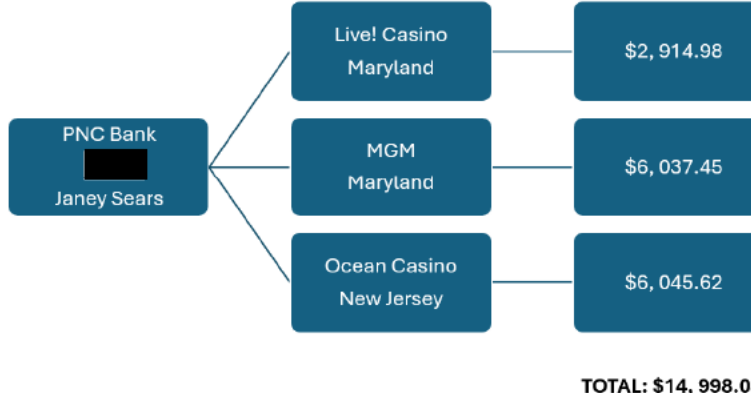

Janey Sears' Casino Transactions by Deposit Account

TOTAL: \$113,131.93