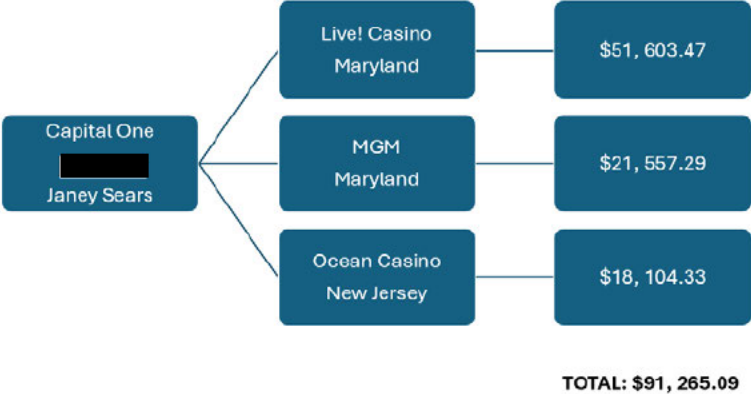

Janey Sears' Casino Transactions by Deposit Account

TOTAL: \$113,131.93