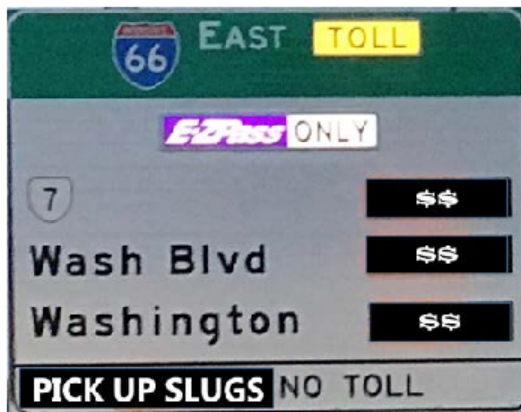

Ready for I-66 tolls? Pickup Slugs Save Toll!

Sluglines

Join New Sluglines from Vienna Metro To Foggy Bottom Metro Starting Dec 4, 2017

LOCATION:

VIENNA METRO: Slugs line up next to the bike racks on the South Kiss & Ride Parking Lot

Directions: <https://goo.gl/b5XD1z>

FOGGY BOTTOM METRO: Slugs line up south of the Bus Stop on 23rd & I St. NW going towards Constitution Ave.

Directions: <https://goo.gl/n0xozu>

MORNING LINES: (Peak hrs 7:00 – 8:00 AM)

Pickup: Vienna Metro – South Kiss & Ride

Dropoff: Foggy Bottom Metro

AFTERNOON LINES: (Peak hrs 4:00 – 5:00 PM)

Pickup: Foggy Bottom Metro

Dropoff: Vienna Metro – South Kiss & Ride

TO COORDINATE RIDES JOIN

<https://www.facebook.com/groups/i66sluglines/>

 @SlugLines

 @SlugLines

 admin@SlugLines.com

SLUGGING RULES & ETIQUETTE

Drivers take 2 or more riders to provide a sense of safety for all

DRIVERS & RIDERS

- Confirm Destination
- Say hello and thank you
- NO MONEY EXCHANGED
- First come first serve
- Feel free to pass a rider or a ride
- Buckle up
- Drive Safely
- Roll up the windows, maintain room temp.
- Keep it clean for the ride: Body and Car
- Play acceptable news or music
- Keep your phone conversation short (less than 2 minutes)
- Drop off at the pickup location